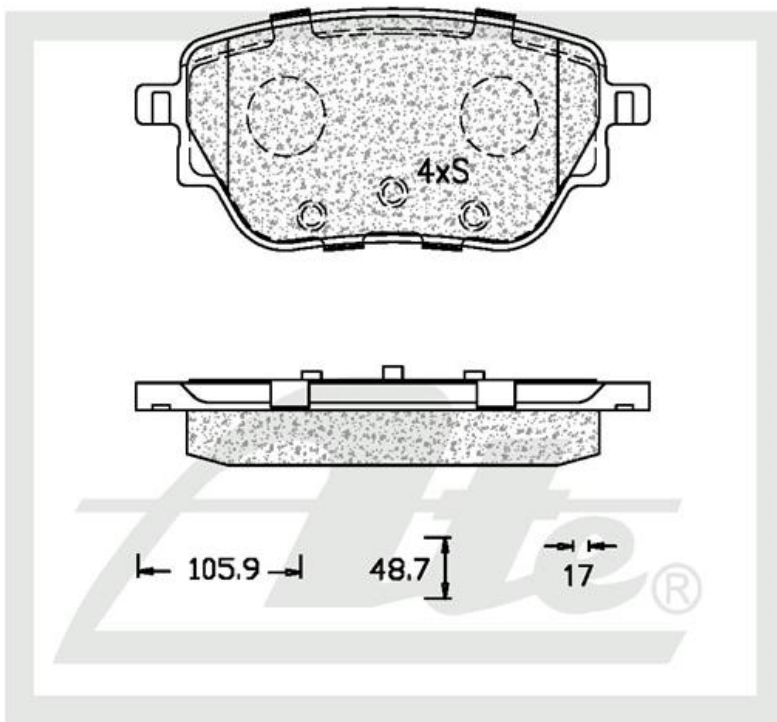

ATE1449

NEW PART NUMBER

Drawing

Details of New Part

Brake Pad – Rear

Product Dimensions

Length – 105.9mm

Height – 48.7mm

Thickness – 17.0mm

Package Dimensions

Weight – 1082g

L – 136.70mm

W – 109.77mm

H – 50.72mm

Barcode

Front Position Rear